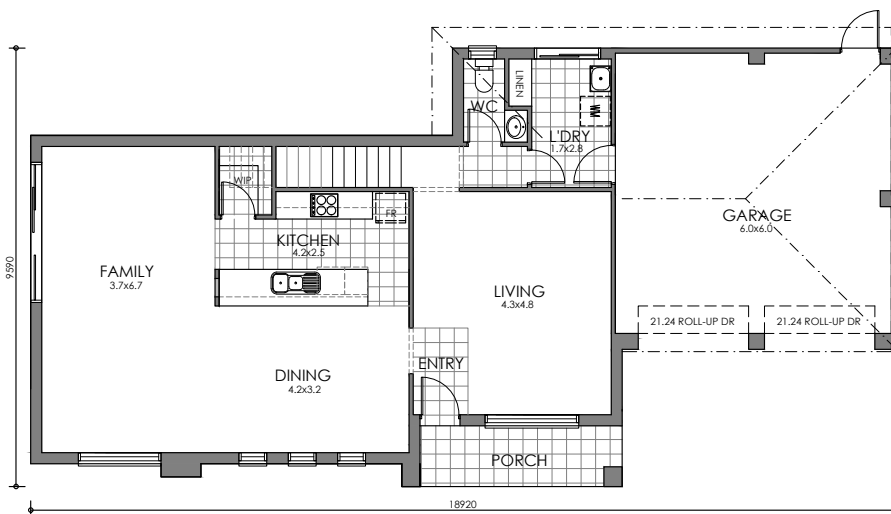

TENYSON

4  2  2 

DIMENSIONS

Living (ground)	94.50
Living (upper)	88.60
Garage	41.00
Porch	6.00
House Width	9.59
House Depth	18.92
Total	236.60m²

All facade images are for illustrative purposes only. Materials, colours and inclusions may vary.