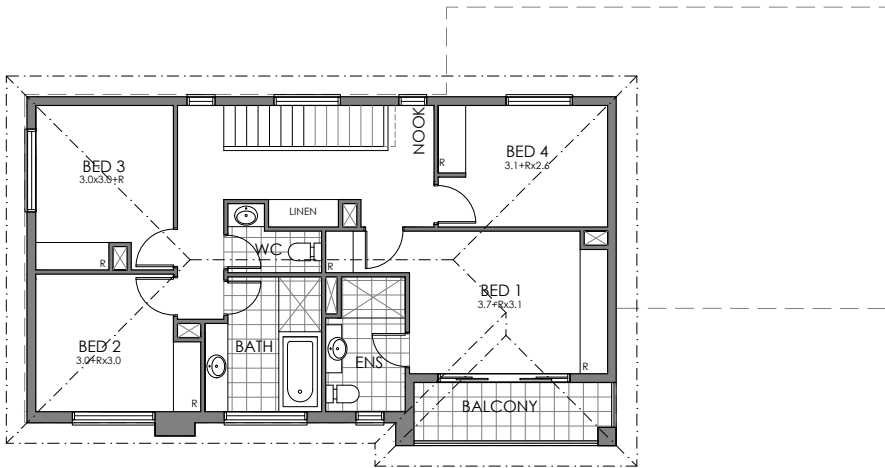

TENYSON

4  2  2 

DIMENSIONS

Living (ground)	94.50
Living (upper)	88.60
Garage	41.00
Porch	6.00
House Width	9.59
House Depth	18.92
Total	236.60m²

All facade images are for illustrative purposes only. Materials, colours and inclusions may vary.