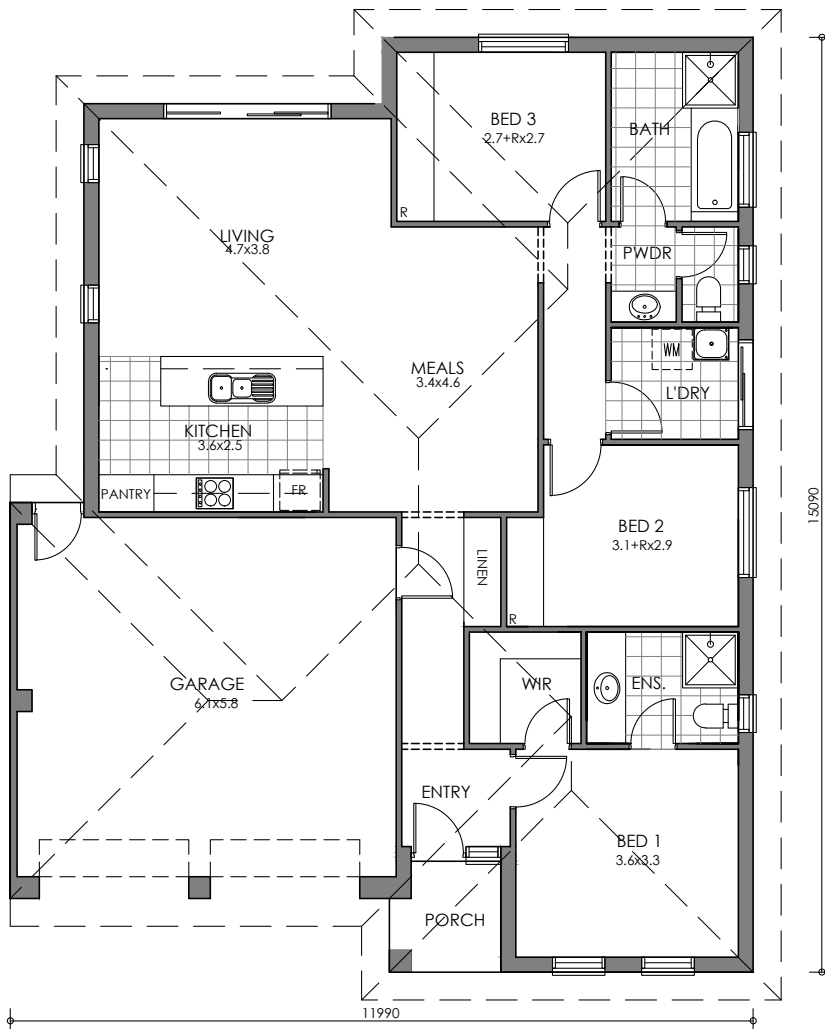

# HOUGHTON

3  2  2 

## DIMENSIONS

Living	117.80
Garage	38.70
Porch	3.00
House Width	11.99
House Depth	15.09
<b>Total</b>	<b>159.50m<sup>2</sup></b>

All facade images are for illustrative purposes only. Materials, colours and inclusions may vary.