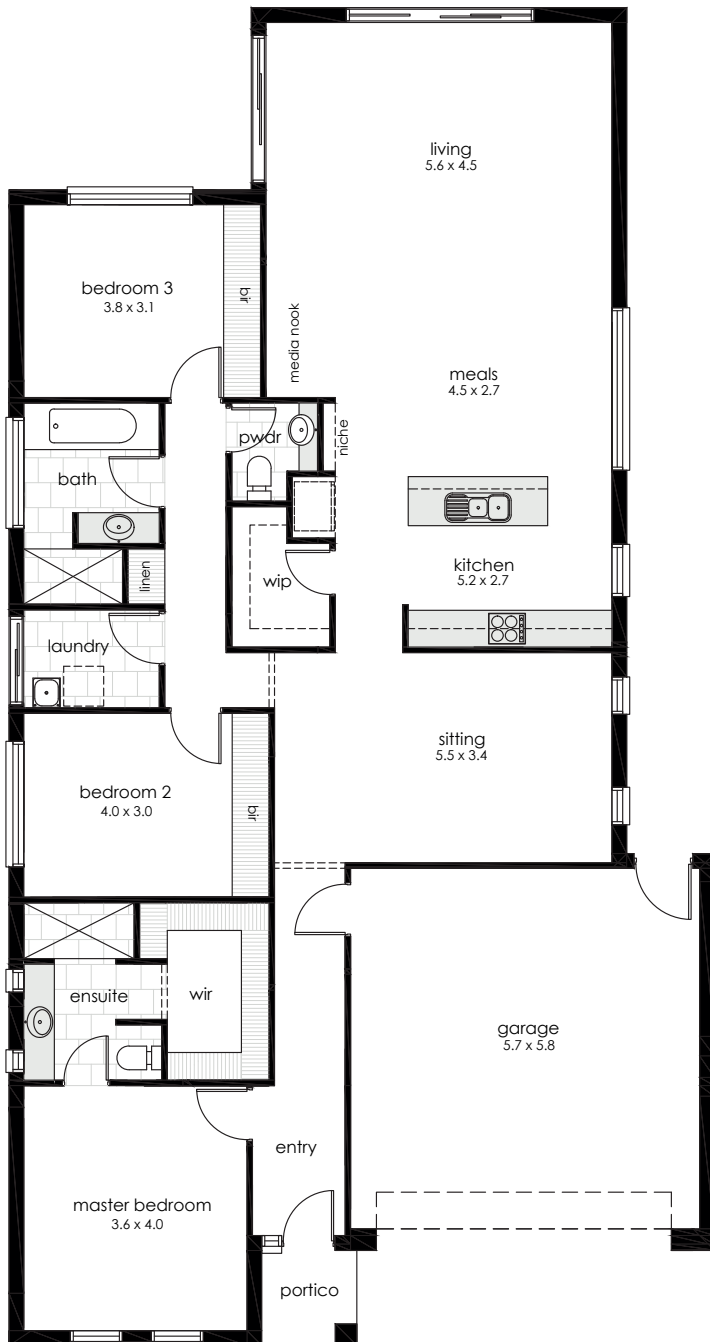

# SOMERTON

3 2 2

## DIMENSIONS

Living	170.6
Garage	37.2
Porch	2.4
<b>Total area</b>	<b>210.2m<sup>2</sup></b>
House width	11.5
House length	21.81

All facade images are for illustrative purposes only. Materials, colours and inclusions may vary.