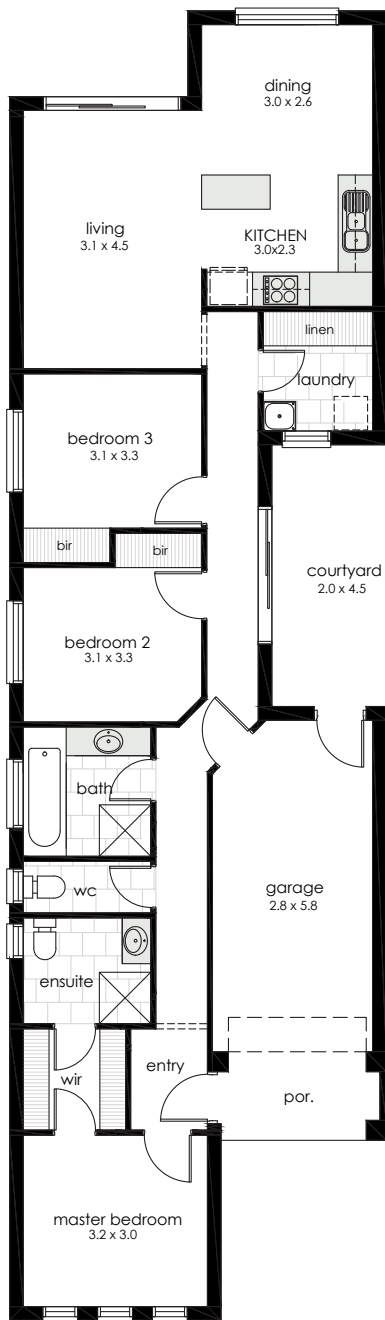

# SCHUBERT

3  2  1 

## DIMENSIONS

Living	105.8
Garage	18.7
Porch	3.4
<b>Total area</b>	<b>127.9m<sup>2</sup></b>
House width	6.59
House length	22.91

All facade images are for illustrative purposes only. Materials, colours and inclusions may vary.