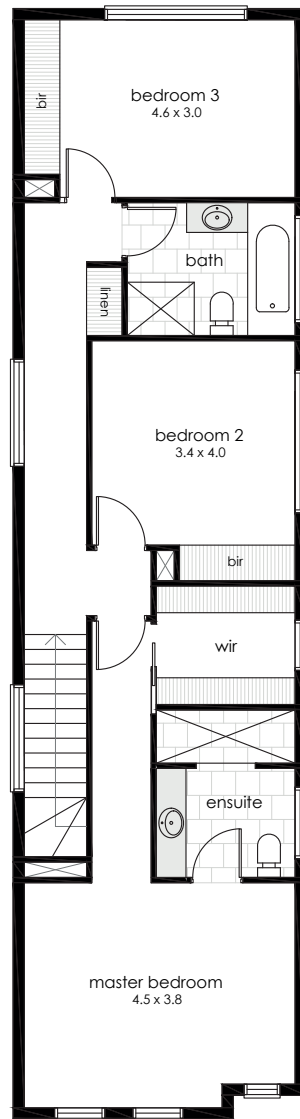

RUBY

3 2.5 2

DIMENSIONS

Living (lower)	101
Living (upper)	92.3
Garage	23
Porch	2.5
Total area	218.8m²
House width	8.1
House length	18.85

All facade images are for illustrative purposes only. Materials, colours and inclusions may vary.