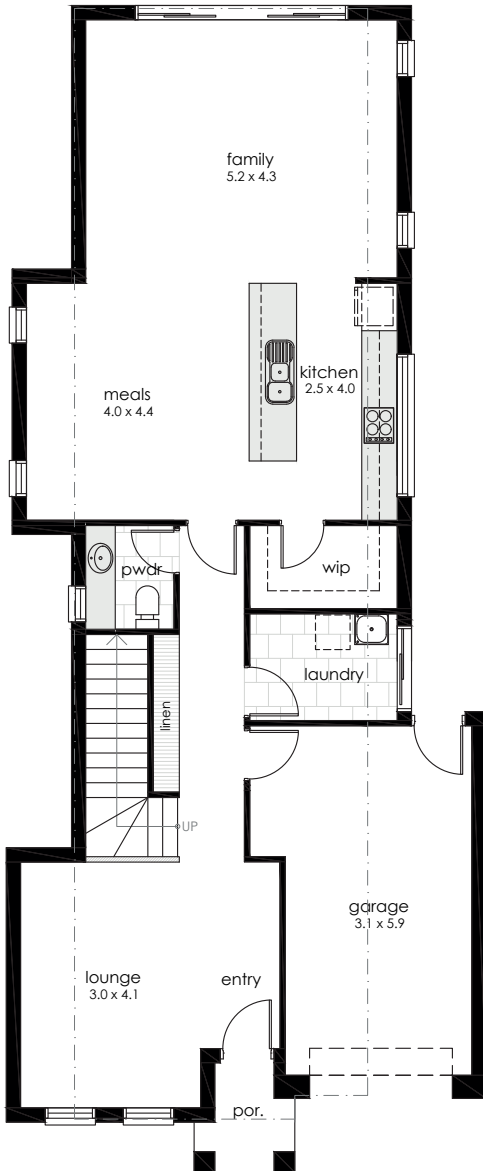

RUBY

3 2.5 2

DIMENSIONS

Living (lower)	101
Living (upper)	92.3
Garage	23
Porch	2.5
Total area	218.8m²
House width	8.1
House length	18.85

All facade images are for illustrative purposes only. Materials, colours and inclusions may vary.