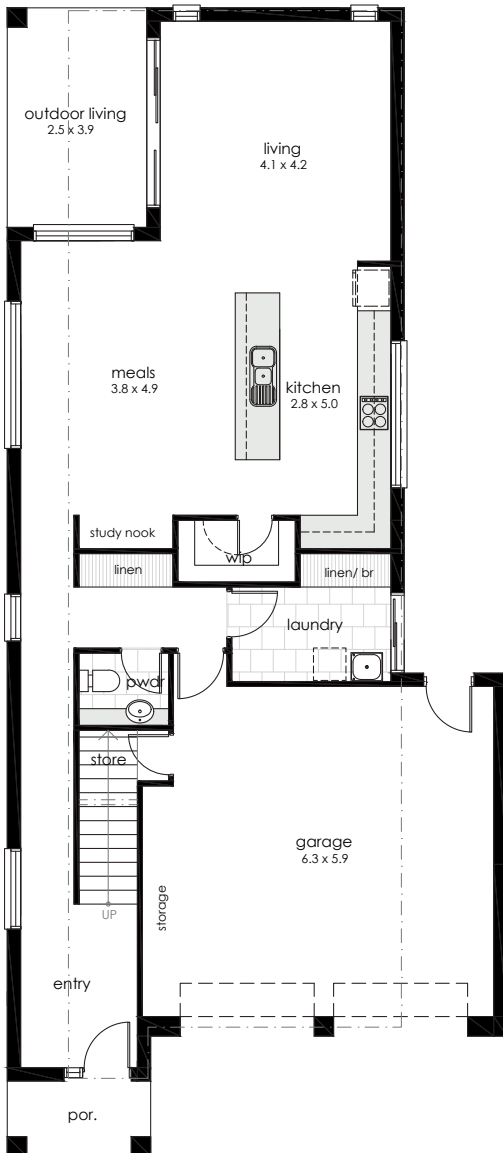

4  2.5  2 

### DIMENSIONS

Living (lower)	95.1
Living (upper)	110.8
Garage	41.2
Porch	3.4
Optional outdoor	9.9
<b>Total area</b>	<b>260.4m<sup>2</sup></b>
House width	8.99
House length	19.31

All facade images are for illustrative purposes only. Materials, colours and inclusions may vary.