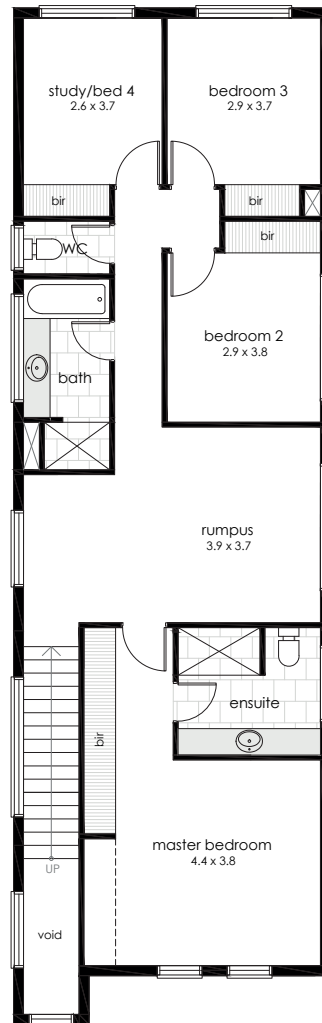

4  2.5  2 

### DIMENSIONS

Living (lower)	95.1
Living (upper)	110.8
Garage	41.2
Porch	3.4
Optional outdoor	9.9
<b>Total area</b>	<b>260.4m<sup>2</sup></b>
House width	8.99
House length	19.31

All facade images are for illustrative purposes only. Materials, colours and inclusions may vary.