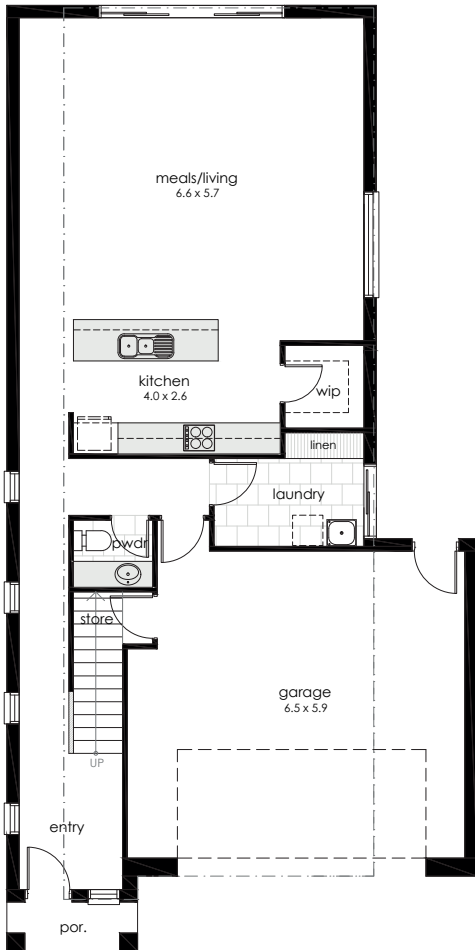

IMOGEN

4 2.5 2

DIMENSIONS

Living (lower)	91.9
Living (upper)	101.4
Garage	42.5
Porch	2.4
Total area	238.2m²
House width	9.1
House length	17.35

All facade images are for illustrative purposes only. Materials, colours and inclusions may vary.