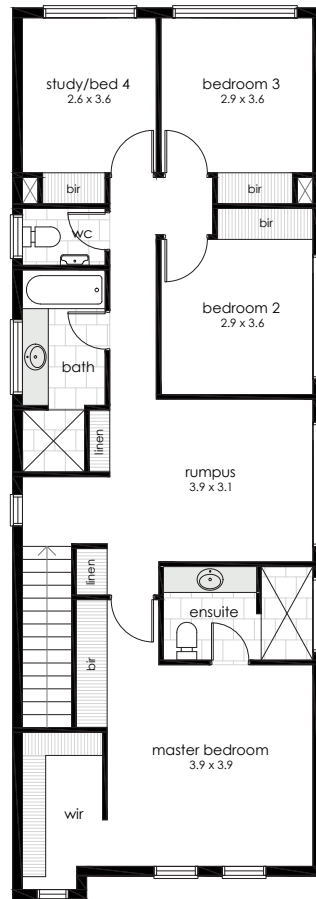

IMOGEN

4 2.5 2

DIMENSIONS

Living (lower)	91.9
Living (upper)	101.4
Garage	42.5
Porch	2.4
Total area	238.2m²
House width	9.1
House length	17.35

All facade images are for illustrative purposes only. Materials, colours and inclusions may vary.