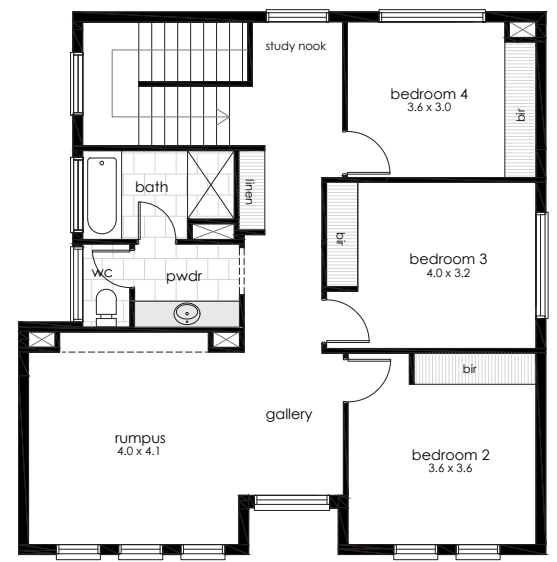

4 2.5 2

**DIMENSIONS**

Living (lower)	169.7
Living (upper)	98.6
Garage	45.1
Porch	1.9
<b>Total area</b>	<b>315.3m<sup>2</sup></b>
House width	17.25
House length	16.51

All facade images are for illustrative purposes only. Materials, colours and inclusions may vary.