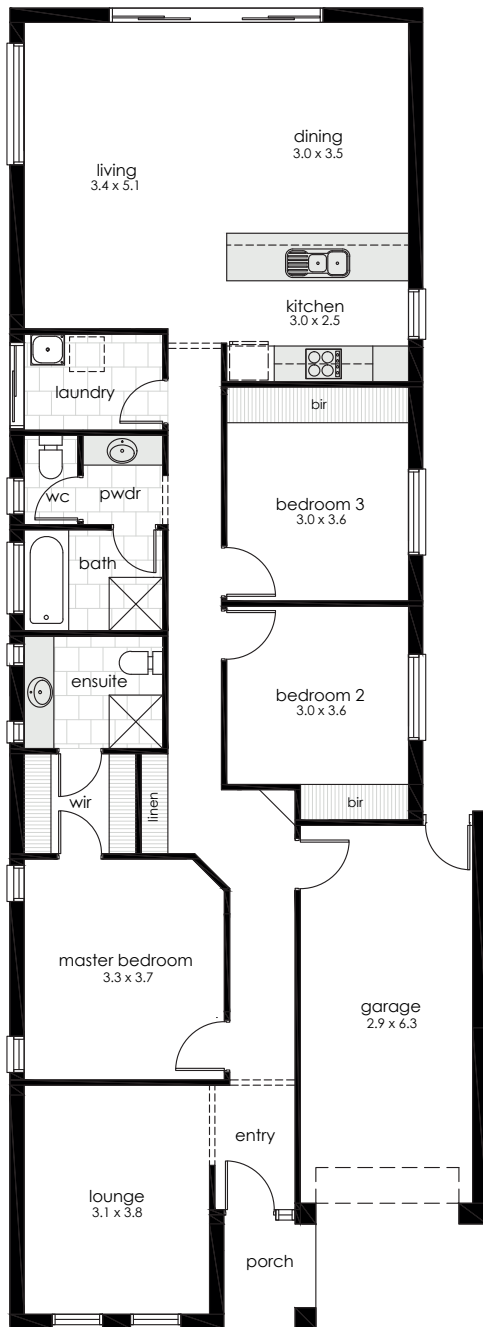

# BALTA

3  2  1 

## DIMENSIONS

Living	134.7
Garage	21.3
Porch	2.7
<b>Total area</b>	<b>158.7m<sup>2</sup></b>
House width	8.03
House length	22.23

All facade images are for illustrative purposes only. Materials, colours and inclusions may vary.