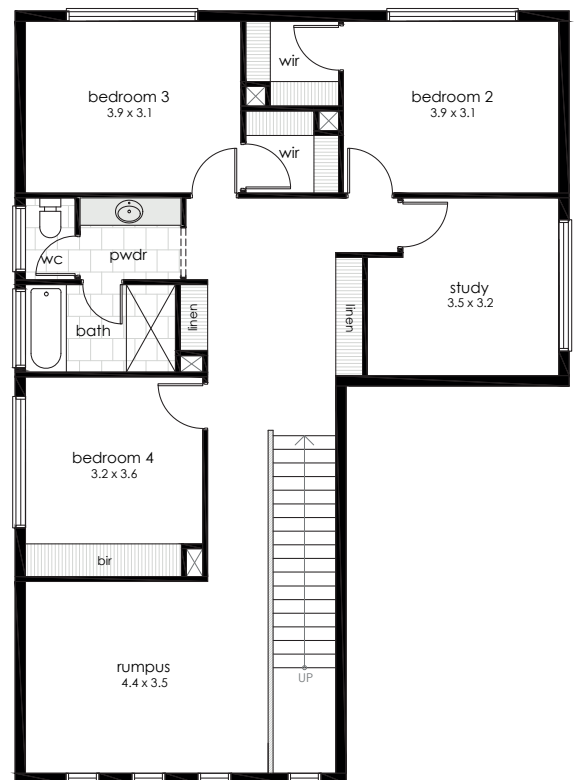

# ANNABELLE

4  2.5  2 

## DIMENSIONS

Living (lower)	162
Living (upper)	114.1
Garage	40
Porch	4.2
<b>Total area</b>	<b>320.3m<sup>2</sup></b>
House width	14
House length	18.86

All facade images are for illustrative purposes only. Materials, colours and inclusions may vary.