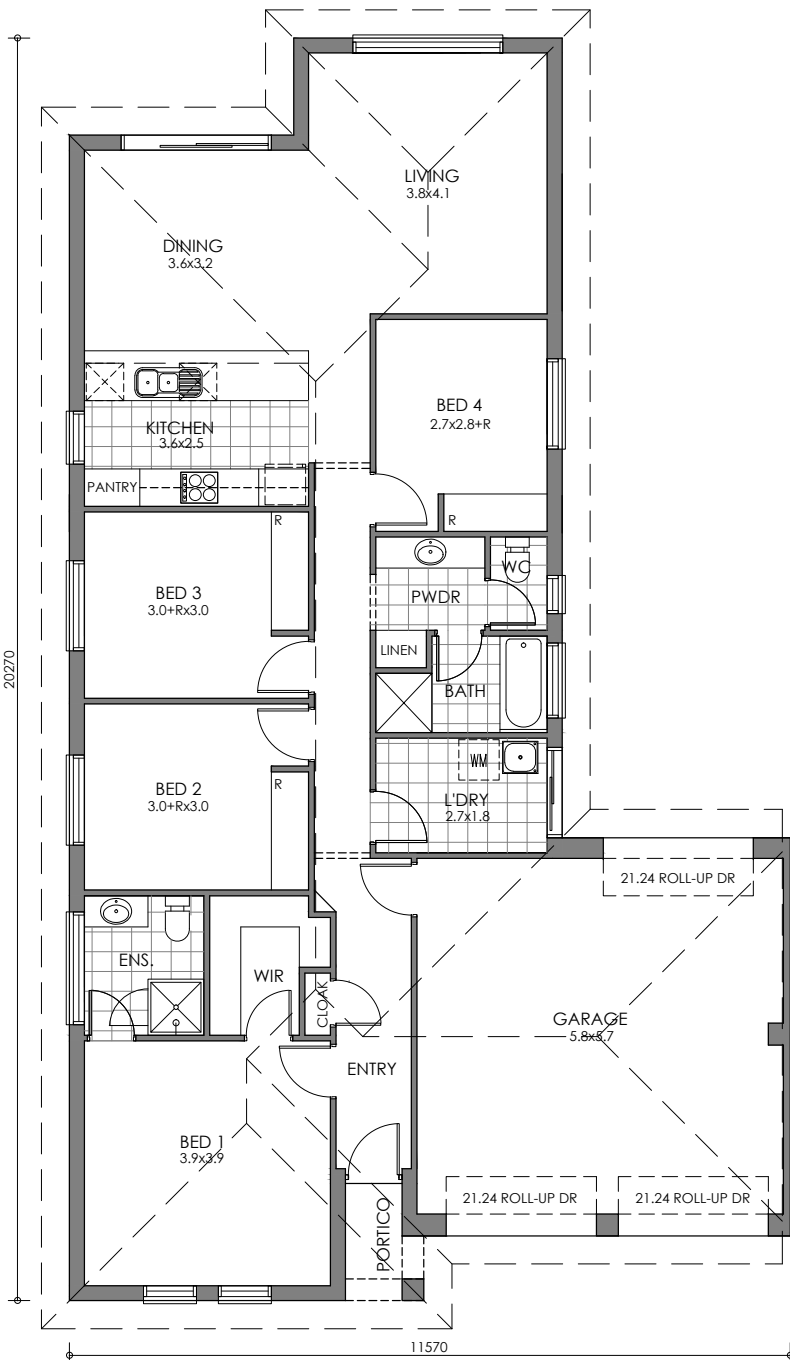

ASCOT

4 2 2

DIMENSIONS

Living	135.80
Garage	37.70
Portico	2.07
House Width	11.57
House Depth	20.27
Total	175.57m²

All facade images are for illustrative purposes only. Materials, colours and inclusions may vary.